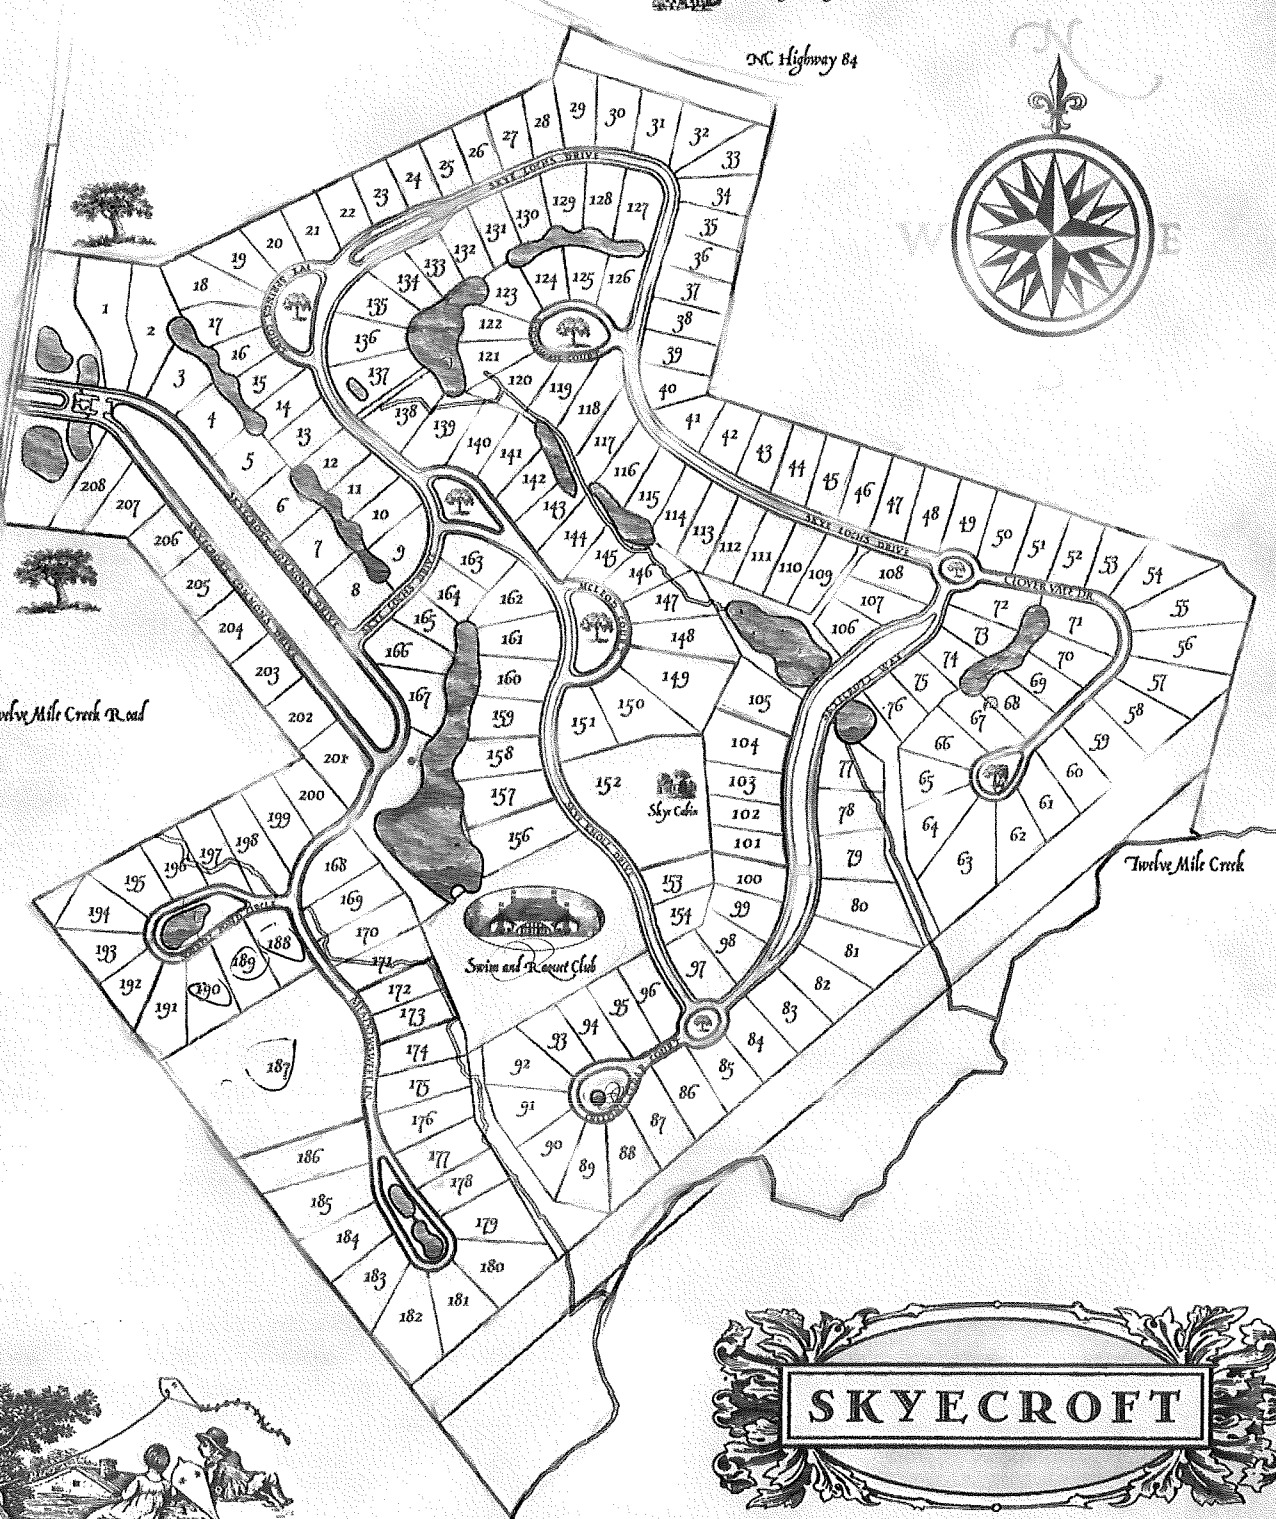

Weddington High School

NC Highway 84

Twelve Mile Creek Road

Twelve Mile Creek

Sky Cabin

Swim and Racquet Club

# SKYECROFT

Notice: This Plan, including it's Amenities And Ponds Are Conceptual And Subject To Governmental Approvals And May Be Changed At The Sole Discretion Of The Owner.

Green P.C. Investments LLC